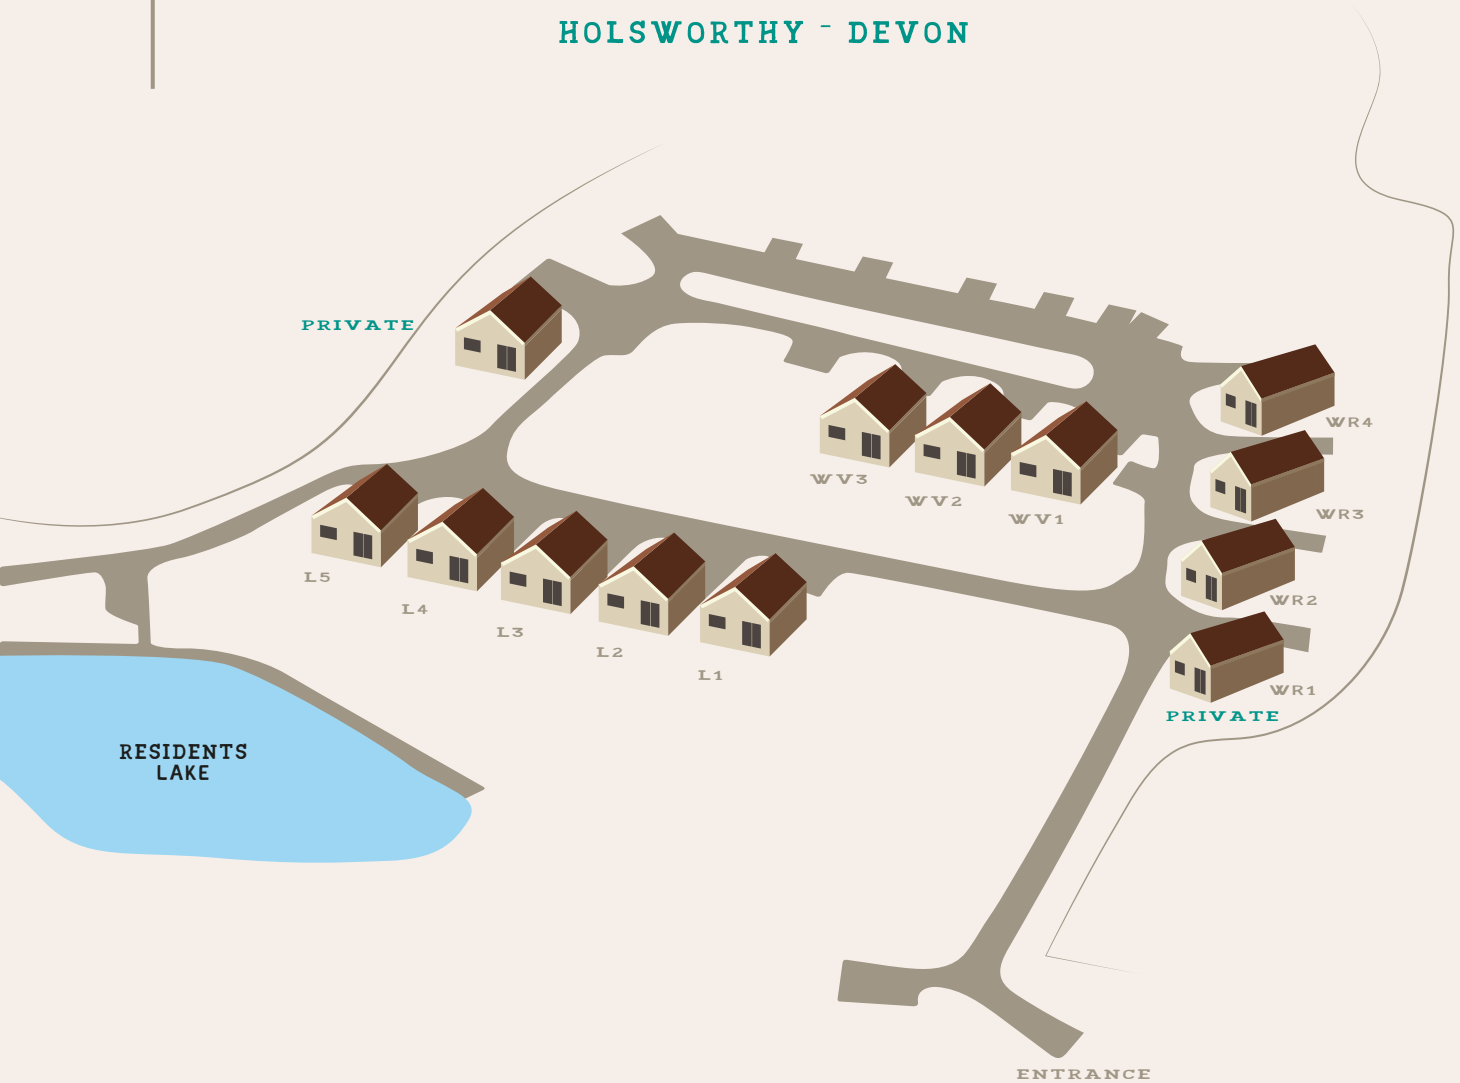

HOLIDAY LODGES AND FISHING LAKES

WOODA LAKES

HOLSWORTHY - DEVON

KEY

- L1 = LAKESIDE 1 (4 BERTH)
- L2 = LAKESIDE 2 (4 BERTH)
- L3 = LAKESIDE 3 (4 BERTH VIP)
- L4 = LAKESIDE 4 (6 BERTH)
- L5 = LAKESIDE 5 (6 BERTH)
- WR1 = WESTWARD RISE 1 (PRIVATE)
- WR2 = WESTWARD RISE 2 (6 BERTH - PET FREE)
- WR3 = WESTWARD RISE 3 (6 BERTH VIP)
- WR4 = WESTWARD RISE 4 (6 BERTH)
- WV1 = WOODLAND VIEW 1 (6 BERTH)
- WV2 = WOODLAND VIEW 2 (6 BERTH)
- WV3 = WOODLAND VIEW 3 (6 BERTH VIP)